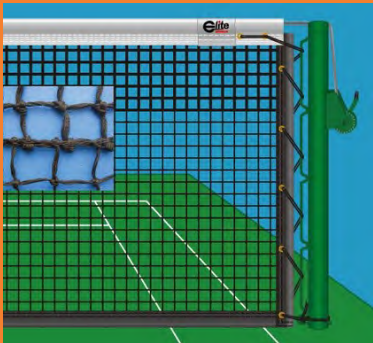

Tennis Net, 3.0mm Braided Netting-TN1130

- Official Size: 41'6"x36"/42" Taper,
- Heavy-duty net body: 3.0mm PE knotted netting, Braided, Top Band: double layer, white vinyl, inner 0.5mm, outer 0.6mm. Folded size 2.5" wide, four rows stitching. Durable steel cable in Dia 6mm, Strength: 600N,
- Side Band: 0.5mm black vinyl with fiberglass dowels,
- Bottom Band: 0.5mm black vinyl, fold size: 2.5" wide,
- Together with a deluxe centra strap

Tennis Windscreen-TW1002

- Tennis Windscreen, 100% PE with Grommets, 75% opacity,
- 230Gram per square meter,
- Available color: Black, Dark Green, Green,
- Customized size welcome

Tennis Net, 3.0mm Braided Netting-TN2230

- Official Size: 41'6"x36"/42" Taper,
- Heavy-duty net body: 3.0mm PE knotted netting in 1-3/4" mesh, Braided,
- Head Band: Complete with 2.5 white polyester headband, four low stitching, bottom band and fiberglass dowels, UV resistant,
- Heavy-duty steel cable, Dia 6mm, strength: 600N,
- Side Band: 0.5mm black vinyl with fiberglass dowels,
- Bottom band: 0.5mm black vinyl, fold size 2.5" wide,
- Together with a deluxe centra strap

Tennis Divident Net-TD1001

- Standard size: 2x18.5m,
- All weather PE Knotted net, rope size: 1.8mm in 1.75" mesh, Green,
- Top band: PVC banding, with grommets,
- Side band: PVC banding, with grommets,
- UV resistance