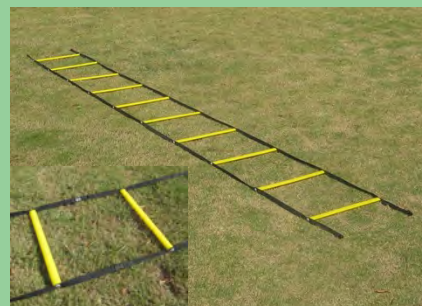

Soccer

**Soccer Net, 2.5mm PE-SN1003**

- Size: 8'x6'x4',
- PE Twisted Net, white,
- 2.5mm rope size,
- 4" mesh, square.

**Soccer Net, 3.0mm PE-SN1004**

- Size: 24'x8'x4'x10',
- PE Braided Net, orange,
- 3.0mm rope size,
- 5" mesh, square Soccer Net.

**Soccer Net, 3.5mm PE-SN1002**

- Size: 24'x8'x4'x10',
- PE Twisted Net, white,
- 3.5mm rope size,
- 5" mesh, square.

**Red/Yellow Card, FIFA Standard, Customized Logo-SM3003**

- Red & Yellow card set including a red card and a yellow card, with a black pocketbook and PP bag,
- Meeting FIFA Standard,
- Customize Logo welcome.

**The High Viz Soccer Substitution Board-SM2003**

- Size: 45x38.5x2cm, Yellow+Red+Black,
- The High Viz Soccer Substitution Board has numbers showing both sides, it's a new concept design in sport alert boards in that it uses a new patented number rotating system enabling each of the numbers on the board to be manually changed in seconds.

**Speed Agility Ladder for Soccer Training-SM3005**

- Length: 10', PE rungs and black webbing, speed ladder consists of sturdy PE rungs connected using webbing strap, very durable and safe.
- Distance between the rungs can not be adjusted, You can lengthen or separate your training ladder easy whenever you want, The Speed agility ladder can be used for hooping, running or walking drills to increase speed, agility, coordination and sense of balance, great for soccer drills