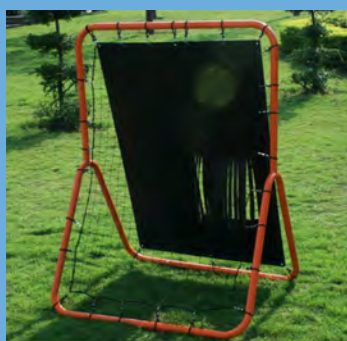

Baseball Set-BS1001

- Size: 6'x6',
- Heavy-duty steel pipes, Dia. 1.5" (38.1mm), with powder coating in Orange,
- PE Knotted Net, Black, with target pocket

Baseball Set-BS1002

- Size: 6'x(6'+3'),
- Heavy-duty steel pipes, Dia. 1.5" (38.1mm), with Powder coating in Black,
- PE double knotted net

Baseball Rebounder-BS1003

- Size: 6'x4',
- Heavy-duty steel pipes, Dia 1-1/2" (38.1mm), with powder coating in Black,
- PE knotted net, Green,
- Attached to frame with hooks (30 pcs)

Baseball Set, Portable-BS1004

- Size: 6'x(6'+3'),
- Heavy-duty steel pipes, Dia 1-1/2" (38.1mm), powder coating in Black,
- PE knotted net, Green,
- Easy attached to frame with Velcro Straps (38 pcs)

Baseball Set, Steel-BS1008

- Size: 6'x4',
- Heavy duty steel pipes, Dia. 1.5" (38.1mm), with powder coating in orange,
- PE knotted net, attached to frame with hooks (46 pcs)

Baseball Set, Multi-Purpose-BS1005

- Size: 5'x3',
- Heavy-duty steel pipes, Dia 1-1/2" (38.1mm), powder coating in Black,
- PE knotted net, Black,
- With Back PVC target for rebound,
- Easy attached with hooks (32 pcs)